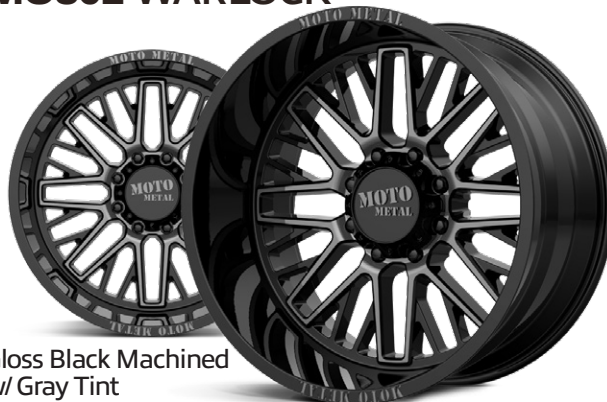

New for 2021
MO806 TALON

Chrome

5/6/8 Lug Applications
Patent Pending

Sizes Available
20x9 / 20x10 / 22x12

MO802 WARLOCK

Gloss Black Milled

5/6/8 Lug Applications

Sizes Available
20x10 / 22x12

MO802 WARLOCK

Gloss Black Machined
w/ Gray Tint

5/6/8 Lug Applications

Sizes Available
20x10 / 22x12

MO962 NINE 62

Gloss Black Milled

5/6/8 Lug Applications
Patent: D671843

Sizes Available
17x10 / 18x9 / 18x10 / 18x12
20x9 / 20x10 / 20x12 / 22x10
22x14 / 24x14