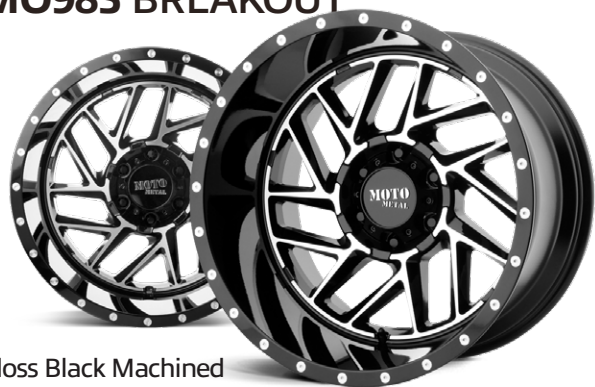

1-PIECE CAST

Moto Metal is loud and ultimately it stands united to defend its persona of eclectic rebellion in the face of society. Not for the mainstream...for the wild. Moto Metal wheels are the ultimate symbol of a culture of unapologetic individuals. Like their owners, they don't play by rules. They are the final piece of a machine built to challenge the norm – loud, and ready to drop jaws.

5/6/8 Lug Applications

Sizes Available
20x10

MO985 BREAKOUT

Chrome

5/6/8 Lug Applications

Sizes Available
16x8 / 20x9 / 20x10 / 20x12
22x10

VISIT MOTOMETALWHEELS.COM FOR MORE
STYLES/SIZES/OFFSETS/FINISHES AND VEHICLE GALLERIES.

MO985 BREAKOUT

Gloss Black Machined

5/6/8 Lug Applications

Sizes Available
16x8 / 20x9 / 20x10 / 20x12
22x10

MO800 DEEP SIX

Gloss Black Milled

5/6/8 Lug Applications
Patent Pending
Includes Removable Spikes